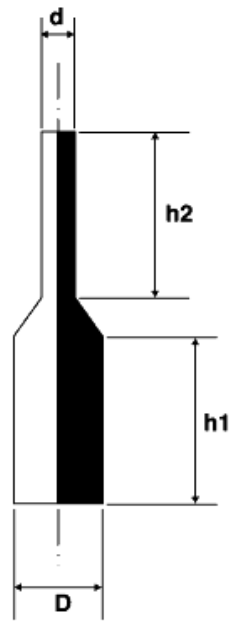

BM-CPP - High temperature silicone plugs

Details:

- **Material: silicone**
- **Colour: natural**
- Working temperature up to 315°C

Symbol	Diameter D	d	h1	h2
	[mm]	[mm]	[mm]	[mm]
BM-CPP-057-254	5.7	3.2	25.4	25.4