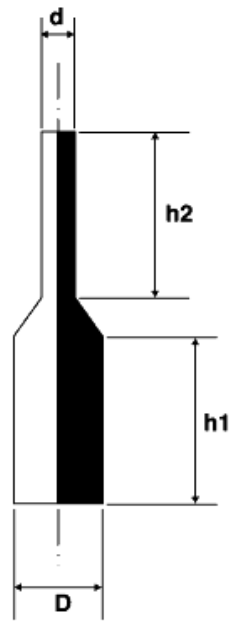

BM-CPP - High temperature silicone plugs

Details:

- **Material: silicone**
- **Colour: natural**
- Working temperature up to 315°C

Symbol	Diameter D	d	h1	h2
	[mm]	[mm]	[mm]	[mm]
BM-CPP-041-148	4.1	2.4	15.9	14.8