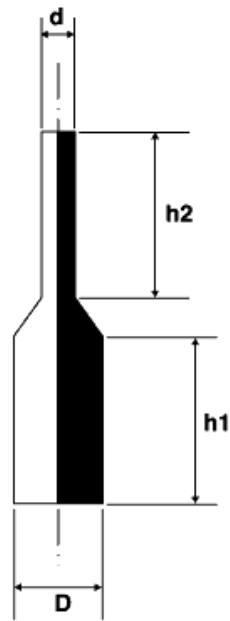

**BM-CPP - High temperature silicone plugs**

Details:

- **Material: silicone**
- **Colour: natural**
- Working temperature up to 315°C

Symbol	Diameter D	d	h1	h2
	[mm]	[mm]	[mm]	[mm]
BM-CPP-040-191	4	1.6	15.9	19.1