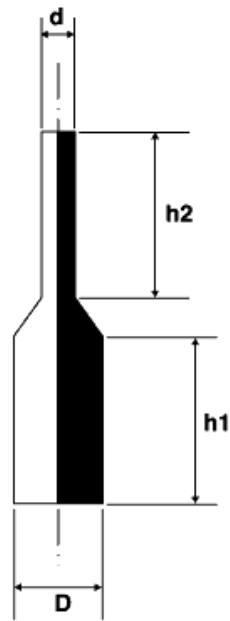

BM-CPP - High temperature silicone plugs

Details:

- **Material: silicone**
- **Colour: natural**
- Working temperature up to 315°C

| Symbol | Diameter D | d | h1 | h2 |
|----------------|------------|------|------|------|
| | [mm] | [mm] | [mm] | [mm] |
| BM-CPP-036-142 | 3.6 | 2.2 | 15.9 | 14.2 |