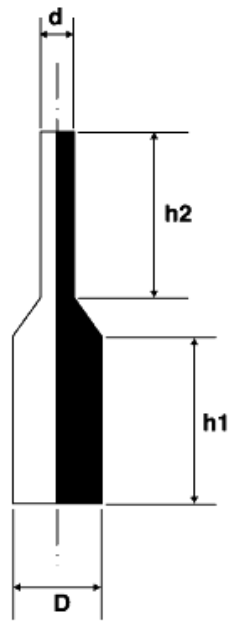

BM-CPP - High temperature silicone plugs

Details:

- **Material: silicone**
- **Colour: natural**
- Working temperature up to 315°C

Symbol	Diameter D	d	h1	h2
	[mm]	[mm]	[mm]	[mm]
BM-CPP-032-159	3.2	1.6	15.9	15.9