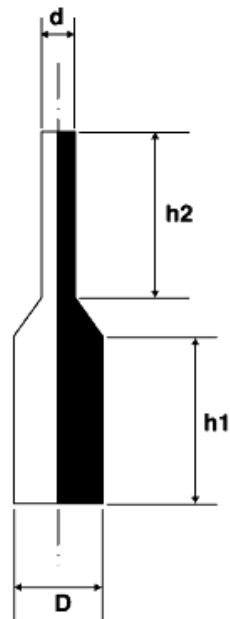

BM-CPP - High temperature silicone plugs

Details:

- **Material: silicone**
- **Colour: natural**
- Working temperature up to 315°C

Symbol	Diameter D	d	h1	h2
	[mm]	[mm]	[mm]	[mm]
BM-CPP-030-254	3	2.1	25.4	25.4