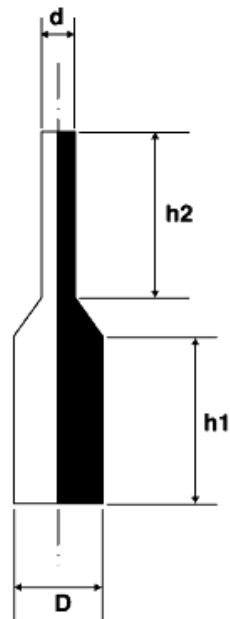

**BM-CPP - High temperature silicone plugs**

Details:

- **Material: silicone**
- **Colour: natural**
- Working temperature up to 315°C

Symbol	Diameter D	d	h1	h2
	[mm]	[mm]	[mm]	[mm]
BM-CPP-028-254	2.8	1.6	25.4	25.4