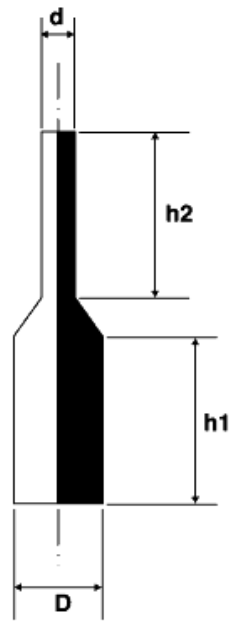

**BM-CPP - High temperature silicone plugs**

Details:

- **Material: silicone**
- **Colour: natural**
- Working temperature up to 315°C

Symbol	Diameter D	d	h1	h2
	[mm]	[mm]	[mm]	[mm]
BM-CPP-027-254	2.7	2.1	25.4	25.4