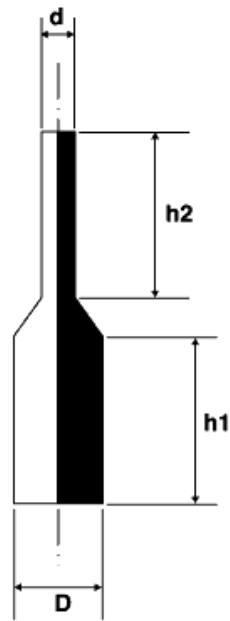

**BM-CPP - High temperature silicone plugs**

Details:

- **Material: silicone**
- **Colour: natural**
- Working temperature up to 315°C

Symbol	Diameter D	d	h1	h2
	[mm]	[mm]	[mm]	[mm]
BM-CPP-017-155	1.7	1.2	15.9	15.5