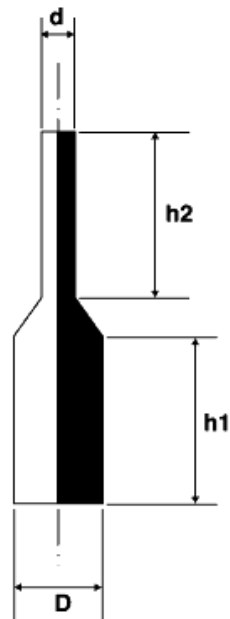

## BM-CPP - High temperature silicone plugs

**Details:**

- **Material: silicone**
- **Colour: natural**
- Working temperature up to 315°C

Symbol	Diameter D	d	h1	h2
	[mm]	[mm]	[mm]	[mm]
BM-CPP-016-086	1.6	1.2	9.5	8.6