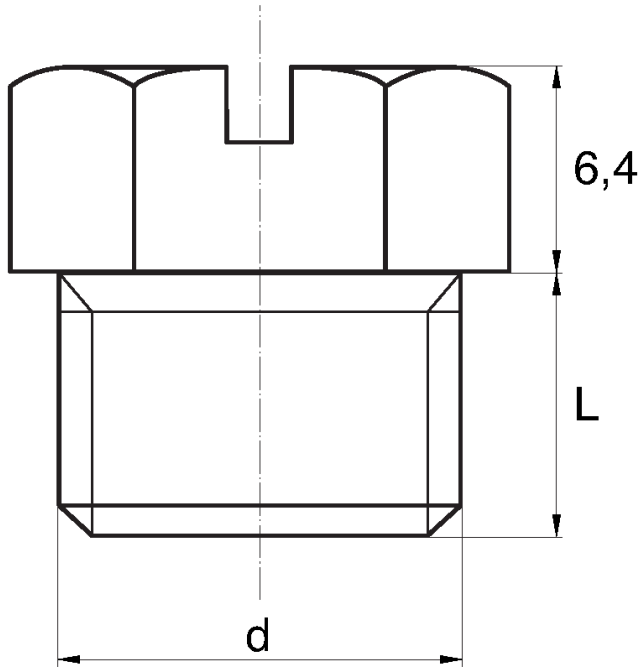

BL-ZGLHEXR - Hex washer faced plug, slotted

Details:

- **Material: PE**
- **Colour: yellow**
- Materials available on special order: PP, PE, PVDF
- Colours available on special order: blue, red, green, black, grey, white
- Resists acids, greases and oils
- The head shape guarantees tightness

Symbol	Wrench size	Ext. thread d	Ext. thread length L	Material	Color
	[mm]		[mm]		
BL-ZGLHEXR-16-M6-1	16	M6	8	PE	yellow