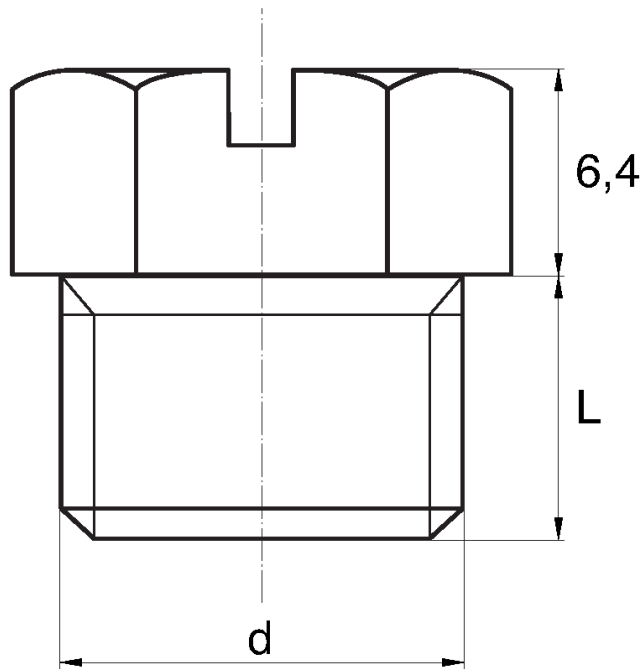

**BL-ZGLHEXR - Hex washer faced plug, slotted**

Details:

- **Material: PE**
- **Colour: yellow**
- Materials available on special order: PP, PE, PVDF
- Colours available on special order: blue, red, green, black, grey, white
- Resists acids, greases and oils
- The head shape guarantees tightness

Symbol	Wrench size	Ext. thread d	Ext. thread length L	Material	Color
	[mm]		[mm]		
BL-ZGLHEXR-16-M12-1.75	16	M12	10	PE	yellow