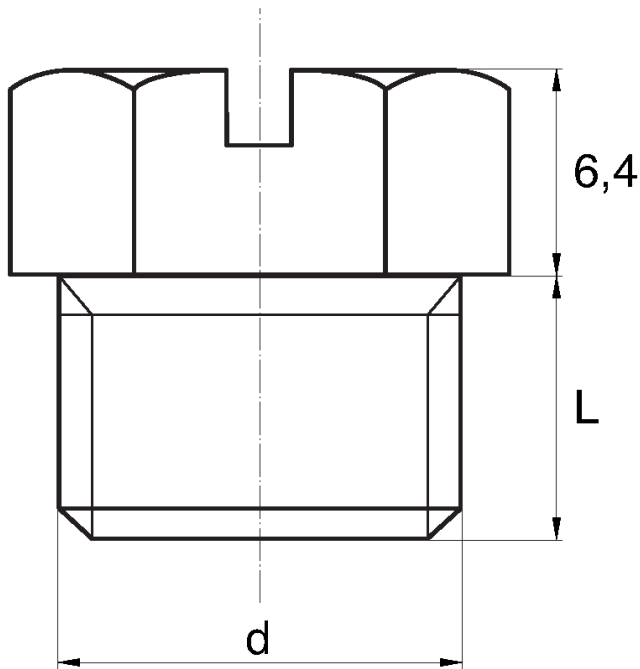

BL-ZGLHEXR - Hex washer faced plug, slotted

Details:

- **Material: PE**
- **Colour: yellow**
- Materials available on special order: PP, PE, PVDF
- Colours available on special order: blue, red, green, black, grey, white
- Resists acids, greases and oils
- The head shape guarantees tightness

Symbol	Wrench size	Ext. thread d	Ext. thread length L	Material	Color
	[mm]		[mm]		
BL-ZGLHEXR-16-M12-1.5	16	M12x1.5	10	PE	yellow