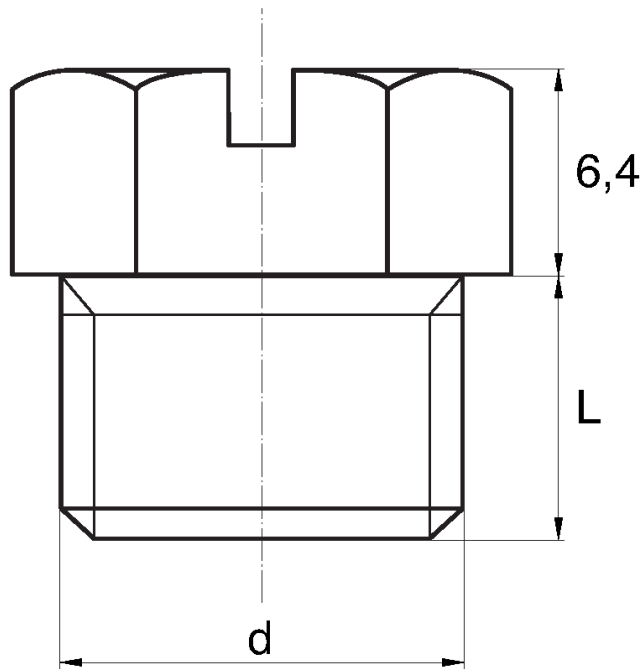

BL-ZGLHEXR - Hex washer faced plug, slotted

Details:

- **Material: PE**
- **Colour: yellow**
- Materials available on special order: PP, PE, PVDF
- Colours available on special order: blue, red, green, black, grey, white
- Resists acids, greases and oils
- The head shape guarantees tightness

Symbol	Wrench size	Ext. thread d	Ext. thread length L	Material	Color
	[mm]		[mm]		
BL-ZGLHEXR-16-M12-1	16	M12×1	10	PE	yellow