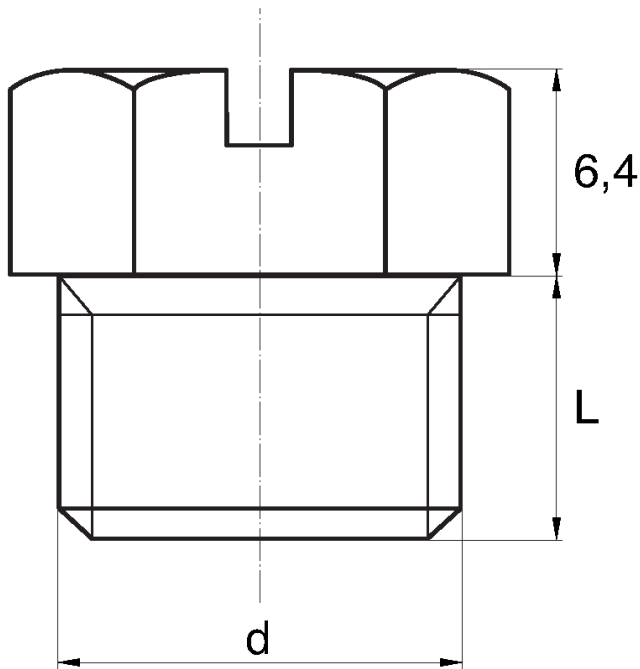

BL-ZGLHEXR - Hex washer faced plug, slotted

Details:

- **Material: PE**
- **Colour: yellow**
- Materials available on special order: PP, PE, PVDF
- Colours available on special order: blue, red, green, black, grey, white
- Resists acids, greases and oils
- The head shape guarantees tightness

Symbol	Wrench size	Ext. thread d	Ext. thread length L	Material	Color
	[mm]		[mm]		
BL-ZGLHEXR-16-M10-1.5	16	M10	10	PE	yellow