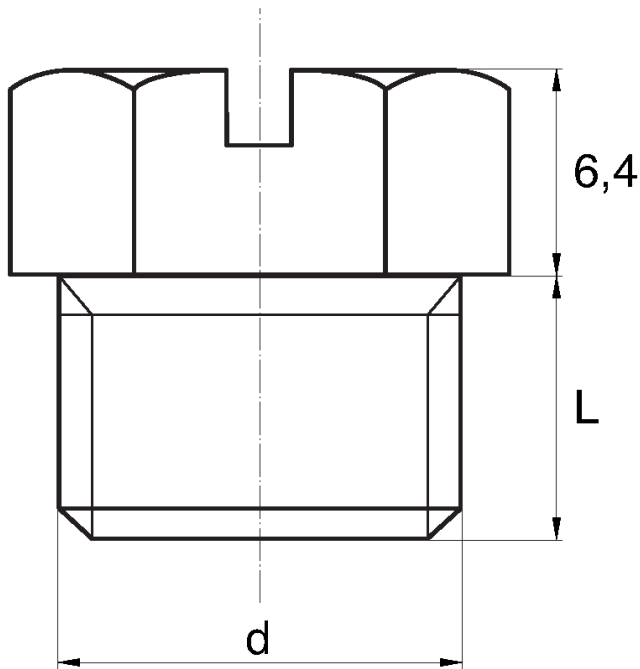

BL-ZGLHEXR - Hex washer faced plug, slotted

Details:

- **Material: PE**
- **Colour: yellow**
- Materials available on special order: PP, PE, PVDF
- Colours available on special order: blue, red, green, black, grey, white
- Resists acids, greases and oils
- The head shape guarantees tightness

Symbol	Wrench size	Ext. thread d	Ext. thread length L	Material	Color
	[mm]		[mm]		
BL-ZGLHEXR-16-M10-1	16	M10×1	10	PE	yellow