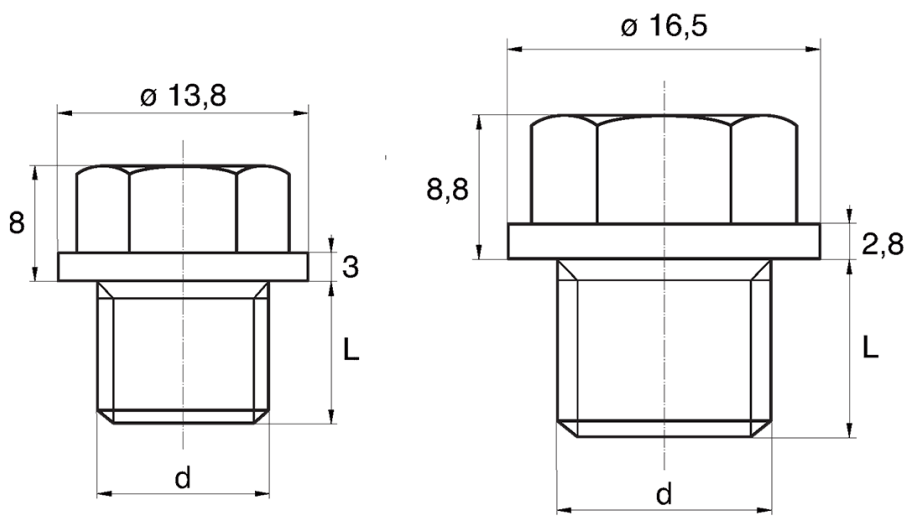

BL-ZGLHEX - Hex washer faced plug

Rozmiar klucza / Wrench size = 10

Rozmiar klucza / Wrench size = 13

Details:

- **Material: PE**
- **Colour: yellow**
- Materials available on special order: PP, PE, PVDF
- Colours available on special order: blue, red, green, black, grey, white
- Resists acids, greases and oils
- The head shape guarantees tightness
- Standard pack: 5000 pcs

Symbol	Wrench size	Ext. thread d	Ext. thread length L	Material	Color
	[mm]		[mm]		
BL-ZGLHEX-13-M8-1.25	13	M8	8	PE	yellow