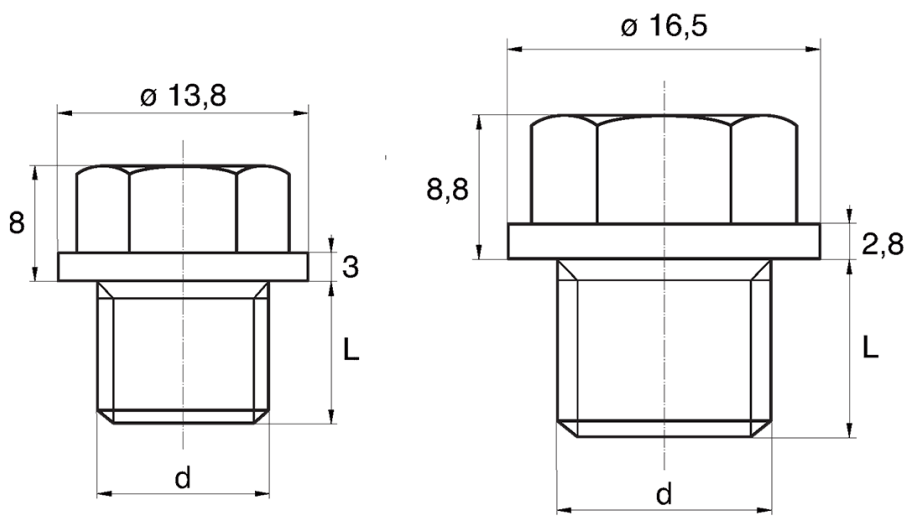

**BL-ZGLHEX - Hex washer faced plug**

Rozmiar klucza / Wrench size = 10

Rozmiar klucza / Wrench size = 13

Details:

- **Material: PE**
- **Colour: yellow**
- Materials available on special order: PP, PE, PVDF
- Colours available on special order: blue, red, green, black, grey, white
- Resists acids, greases and oils
- The head shape guarantees tightness
- Standard pack: 5000 pcs

Symbol	Wrench size	Ext. thread d	Ext. thread length L	Material	Color
	[mm]		[mm]		
BL-ZGLHEX-13-M8-1	13	M8x1	8	PE	yellow