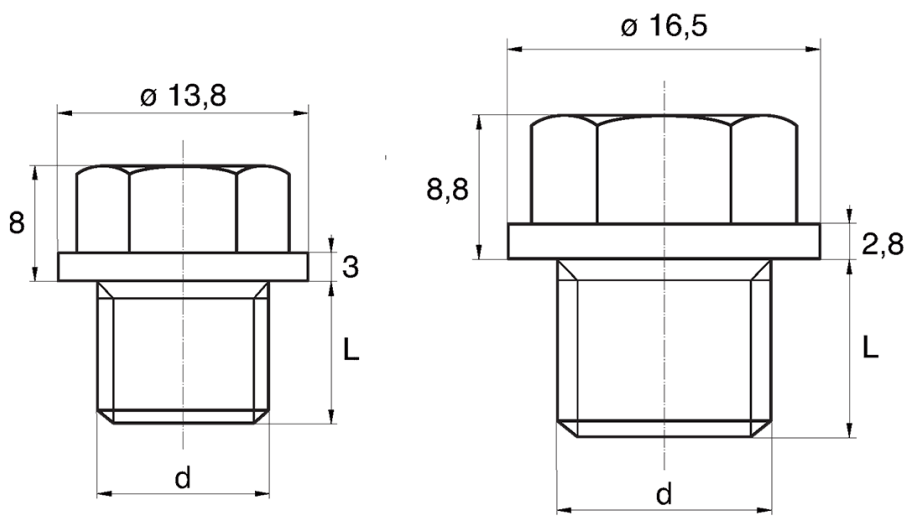

BL-ZGLHEX - Hex washer faced plug

Rozmiar klucza / Wrench size = 10

Rozmiar klucza / Wrench size = 13

Details:

- **Material: PE**
- **Colour: yellow**
- Materials available on special order: PP, PE, PVDF
- Colours available on special order: blue, red, green, black, grey, white
- Resists acids, greases and oils
- The head shape guarantees tightness
- Standard pack: 5000 pcs

Symbol	Wrench size	Ext. thread d	Ext. thread length L	Material	Color
	[mm]		[mm]		
BL-ZGLHEX-13-M6-1	13	M6×1	8	PE	yellow