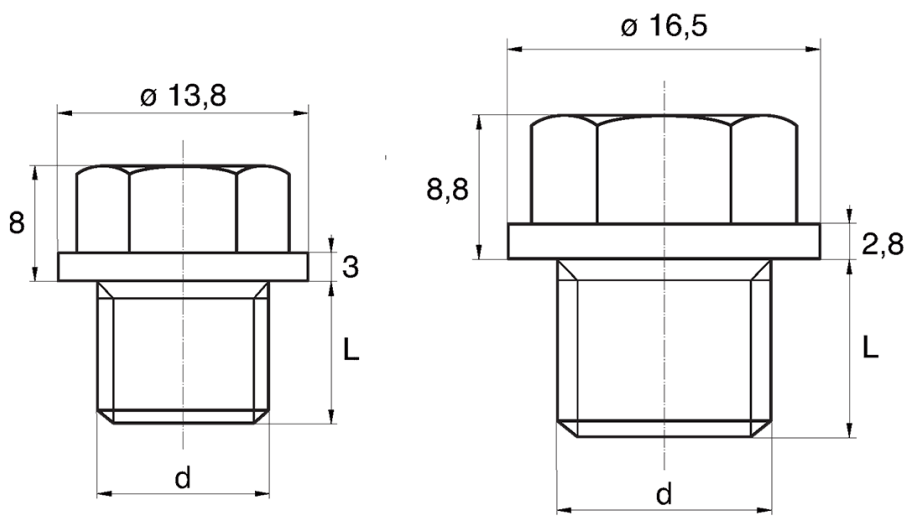

**BL-ZGLHEX - Hex washer faced plug**

Rozmiar klucza / Wrench size = 10

Rozmiar klucza / Wrench size = 13

Details:

- **Material: PE**
- **Colour: yellow**
- Materials available on special order: PP, PE, PVDF
- Colours available on special order: blue, red, green, black, grey, white
- Resists acids, greases and oils
- The head shape guarantees tightness
- Standard pack: 5000 pcs

Symbol	Wrench size	Ext. thread d	Ext. thread length L	Material	Color
	[mm]		[mm]		
BL-ZGLHEX-13-M6-0.75	13	M6	8	PE	yellow