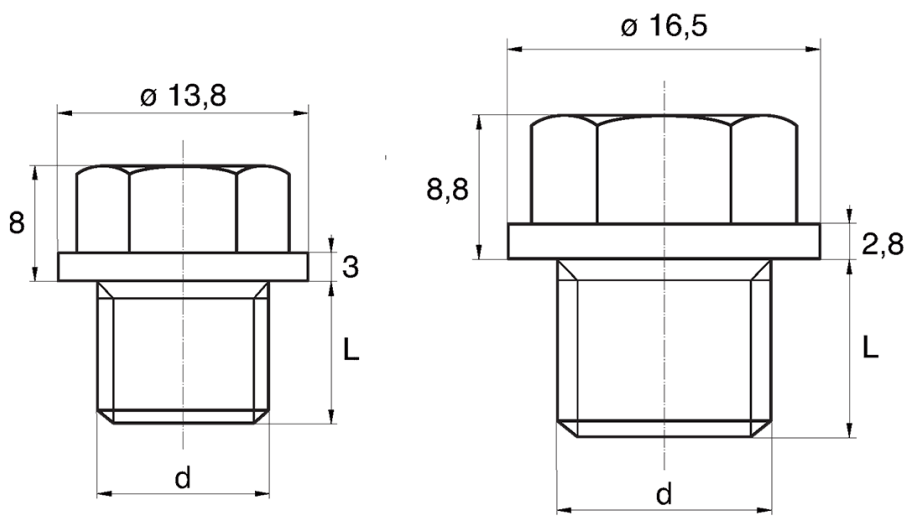

BL-ZGLHEX - Hex washer faced plug

Rozmiar klucza / Wrench size = 10

Rozmiar klucza / Wrench size = 13

Details:

- **Material: PE**
- **Colour: yellow**
- Materials available on special order: PP, PE, PVDF
- Colours available on special order: blue, red, green, black, grey, white
- Resists acids, greases and oils
- The head shape guarantees tightness
- Standard pack: 5000 pcs

Symbol	Wrench size	Ext. thread d	Ext. thread length L	Material	Color
	[mm]		[mm]		
BL-ZGLHEX-13-M5-0.8	13	M5×0.8	8	PE	yellow