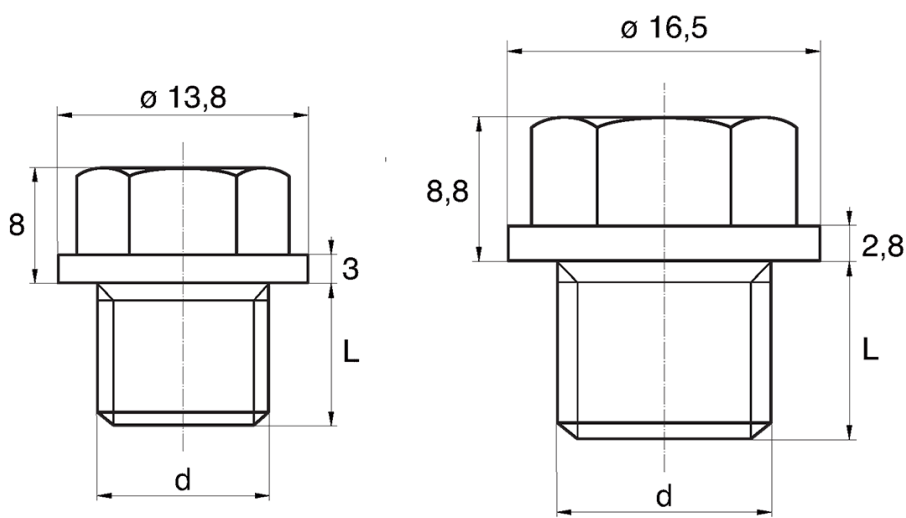

BL-ZGLHEX - Hex washer faced plug

Rozmiar klucza / Wrench size = 10

Rozmiar klucza / Wrench size = 13

Details:

- **Material: PE**
- **Colour: yellow**
- Materials available on special order: PP, PE, PVDF
- Colours available on special order: blue, red, green, black, grey, white
- Resists acids, greases and oils
- The head shape guarantees tightness
- Standard pack: 5000 pcs

Symbol	Wrench size	Ext. thread d	Ext. thread length L	Material	Color
	[mm]		[mm]		
BL-ZGLHEX-13-M12-1.75	13	M12	10	PE	yellow