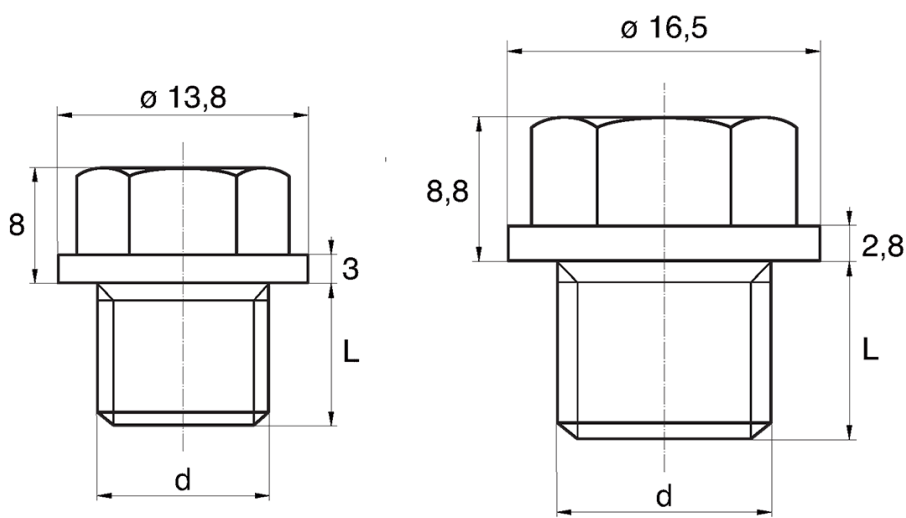

BL-ZGLHEX - Hex washer faced plug

Rozmiar klucza / Wrench size = 10

Rozmiar klucza / Wrench size = 13

Details:

- **Material: PE**
- **Colour: yellow**
- Materials available on special order: PP, PE, PVDF
- Colours available on special order: blue, red, green, black, grey, white
- Resists acids, greases and oils
- The head shape guarantees tightness
- Standard pack: 5000 pcs

Symbol	Wrench size	Ext. thread d	Ext. thread length L	Material	Color
	[mm]		[mm]		
BL-ZGLHEX-13-M12-1.5	13	M12×1.5	10	PE	yellow