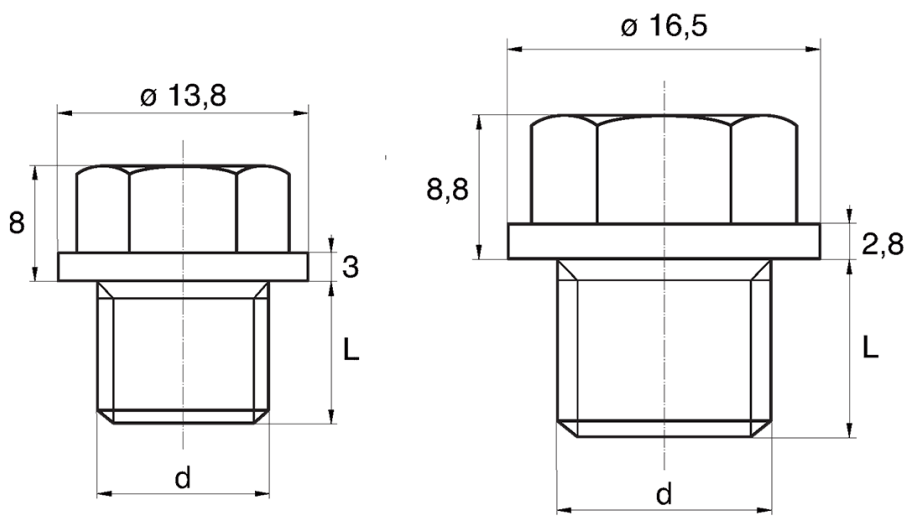

BL-ZGLHEX - Hex washer faced plug

Rozmiar klucza / Wrench size = 10

Rozmiar klucza / Wrench size = 13

Details:

- **Material: PE**
- **Colour: yellow**
- Materials available on special order: PP, PE, PVDF
- Colours available on special order: blue, red, green, black, grey, white
- Resists acids, greases and oils
- The head shape guarantees tightness
- Standard pack: 5000 pcs

Symbol	Wrench size	Ext. thread d	Ext. thread length L	Material	Color
	[mm]		[mm]		
BL-ZGLHEX-13-M12-1	13	M12×1	10	PE	yellow