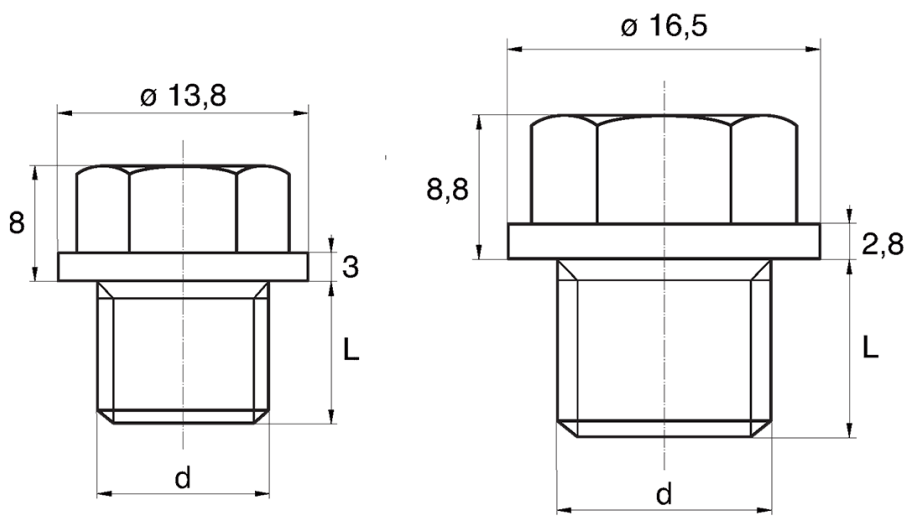

**BL-ZGLHEX - Hex washer faced plug**

Rozmiar klucza / Wrench size = 10

Rozmiar klucza / Wrench size = 13

Details:

- **Material: PE**
- **Colour: yellow**
- Materials available on special order: PP, PE, PVDF
- Colours available on special order: blue, red, green, black, grey, white
- Resists acids, greases and oils
- The head shape guarantees tightness
- Standard pack: 5000 pcs

Symbol	Wrench size	Ext. thread d	Ext. thread length L	Material	Color
	[mm]		[mm]		
BL-ZGLHEX-13-M10-1.5	13	M10	10	PE	yellow