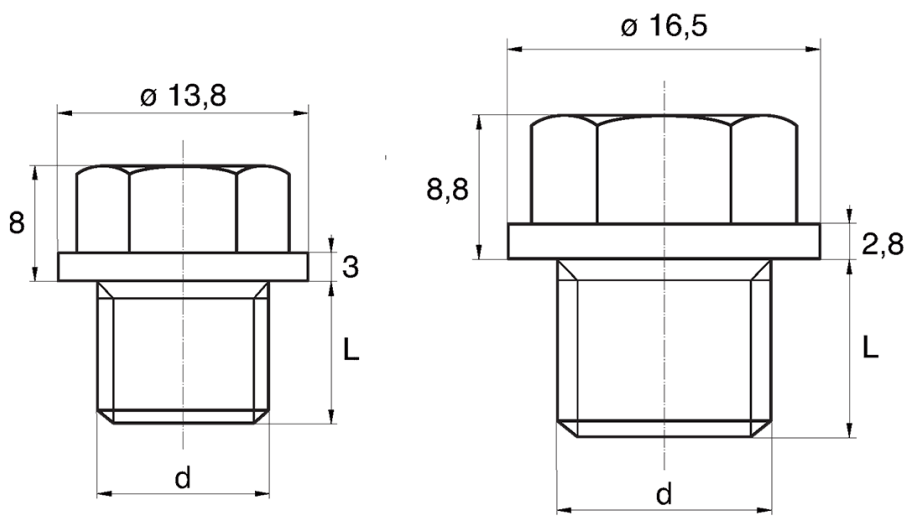

## BL-ZGLHEX - Hex washer faced plug

Rozmiar klucza / Wrench size = 10

Rozmiar klucza / Wrench size = 13

**Details:**

- **Material: PE**
- **Colour: yellow**
- Materials available on special order: PP, PE, PVDF
- Colours available on special order: blue, red, green, black, grey, white
- Resists acids, greases and oils
- The head shape guarantees tightness
- Standard pack: 5000 pcs

Symbol	Wrench size	Ext. thread d	Ext. thread length L	Material	Color
	[mm]		[mm]		
BL-ZGLHEX-13-M10-1	13	M10×1	10	PE	yellow