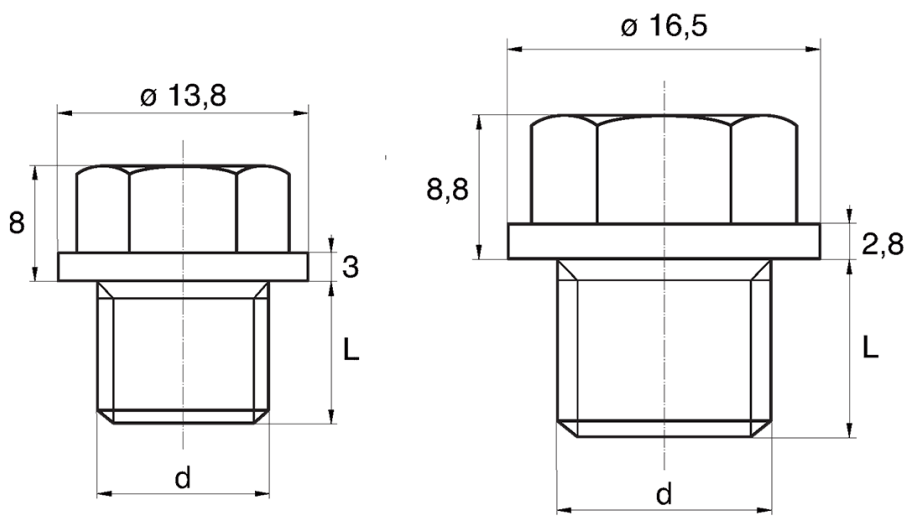

BL-ZGLHEX - Hex washer faced plug

Rozmiar klucza / Wrench size = 10

Rozmiar klucza / Wrench size = 13

Details:

- **Material: PE**
- **Colour: yellow**
- Materials available on special order: PP, PE, PVDF
- Colours available on special order: blue, red, green, black, grey, white
- Resists acids, greases and oils
- The head shape guarantees tightness
- Standard pack: 5000 pcs

Symbol	Wrench size	Ext. thread d	Ext. thread length L	Material	Color
	[mm]		[mm]		
BL-ZGLHEX-10-M8-1.25	10	M8	8	PE	yellow