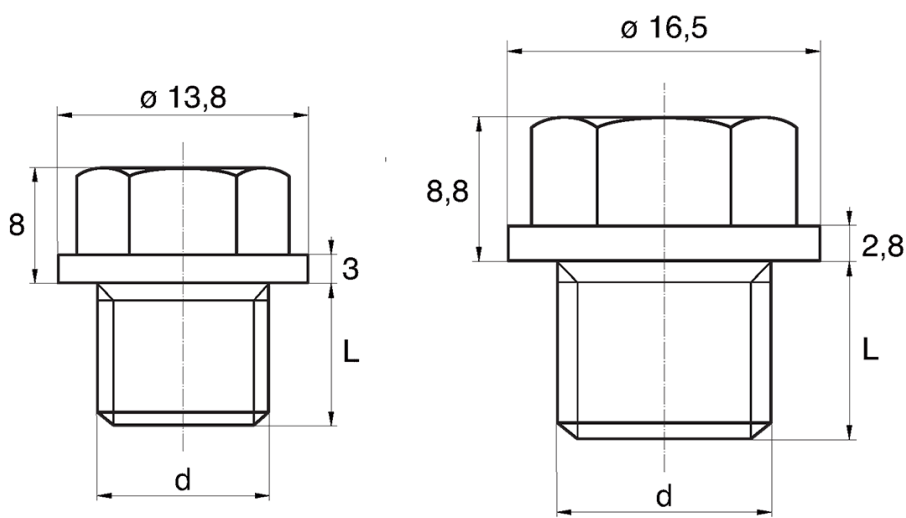

BL-ZGLHEX - Hex washer faced plug

Rozmiar klucza / Wrench size = 10

Rozmiar klucza / Wrench size = 13

Details:

- **Material: PE**
- **Colour: yellow**
- Materials available on special order: PP, PE, PVDF
- Colours available on special order: blue, red, green, black, grey, white
- Resists acids, greases and oils
- The head shape guarantees tightness
- Standard pack: 5000 pcs

| Symbol | Wrench size | Ext. thread d | Ext. thread length L | Material | Color |
|-------------------|-------------|------------------|-------------------------|----------|--------|
| | [mm] | | [mm] | | |
| BL-ZGLHEX-10-M8-1 | 10 | M8x1 | 8 | PE | yellow |