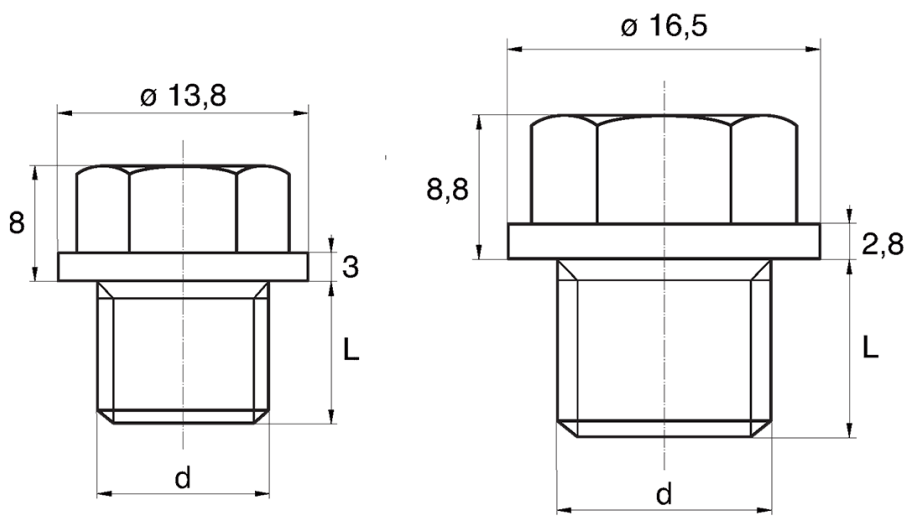

BL-ZGLHEX - Hex washer faced plug

Rozmiar klucza / Wrench size = 10

Rozmiar klucza / Wrench size = 13

Details:

- **Material: PE**
- **Colour: yellow**
- Materials available on special order: PP, PE, PVDF
- Colours available on special order: blue, red, green, black, grey, white
- Resists acids, greases and oils
- The head shape guarantees tightness
- Standard pack: 5000 pcs

Symbol	Wrench size	Ext. thread d	Ext. thread length L	Material	Color
	[mm]		[mm]		
BL-ZGLHEX-10-M6-1	10	M6	8	PE	yellow