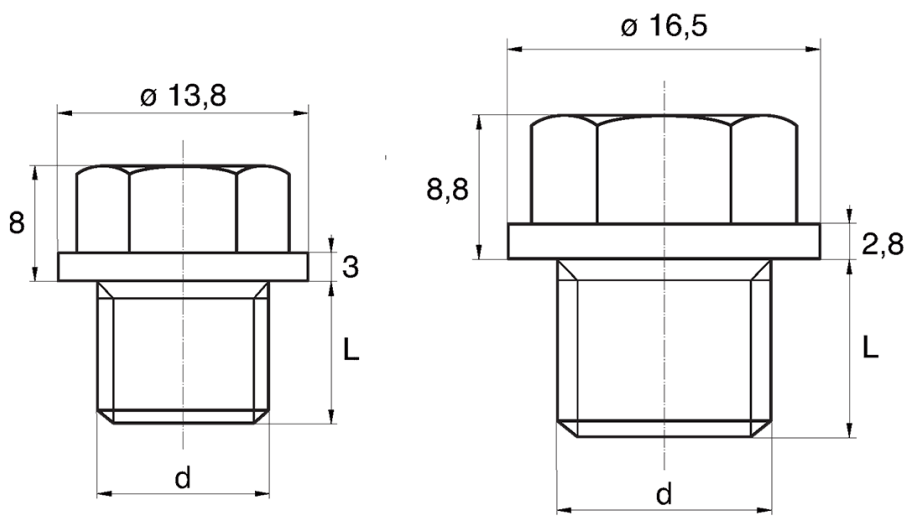

**BL-ZGLHEX - Hex washer faced plug**

Rozmiar klucza / Wrench size = 10

Rozmiar klucza / Wrench size = 13

Details:

- **Material: PE**
- **Colour: yellow**
- Materials available on special order: PP, PE, PVDF
- Colours available on special order: blue, red, green, black, grey, white
- Resists acids, greases and oils
- The head shape guarantees tightness
- Standard pack: 5000 pcs

Symbol	Wrench size	Ext. thread d	Ext. thread length L	Material	Color
	[mm]		[mm]		
BL-ZGLHEX-10-M6-0.75	10	M6×0.75	8	PE	yellow