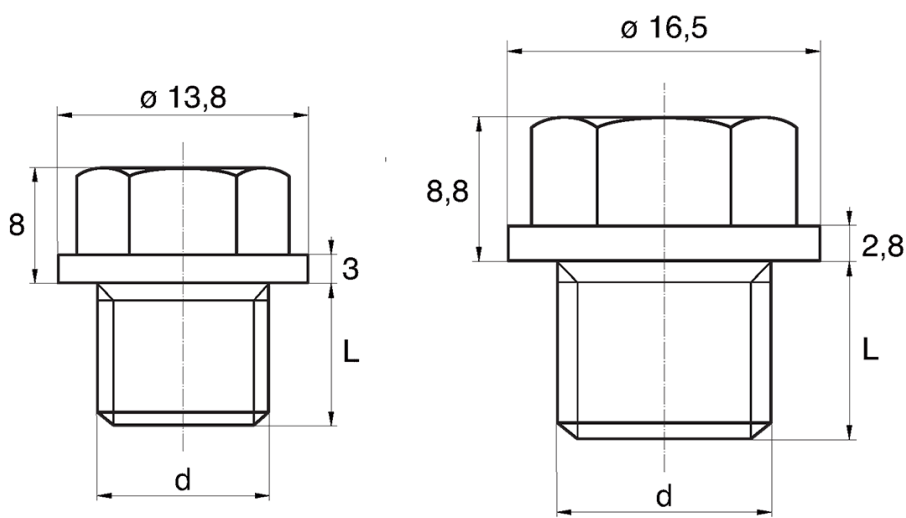

BL-ZGLHEX - Hex washer faced plug

Rozmiar klucza / Wrench size = 10

Rozmiar klucza / Wrench size = 13

Details:

- **Material: PE**
- **Colour: yellow**
- Materials available on special order: PP, PE, PVDF
- Colours available on special order: blue, red, green, black, grey, white
- Resists acids, greases and oils
- The head shape guarantees tightness
- Standard pack: 5000 pcs

Symbol	Wrench size	Ext. thread d	Ext. thread length L	Material	Color
	[mm]		[mm]		
BL-ZGLHEX-10-M5-0.8	10	M5	8	PE	yellow