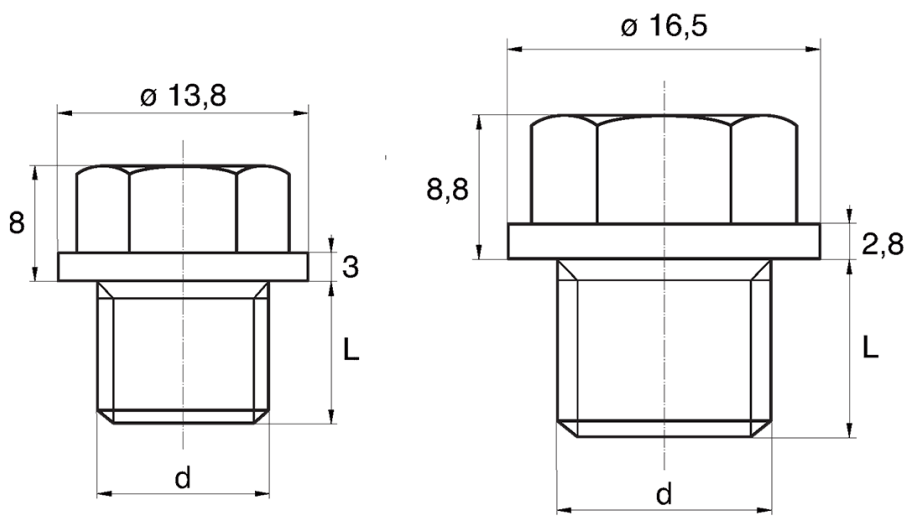

BL-ZGLHEX - Hex washer faced plug

Rozmiar klucza / Wrench size = 10

Rozmiar klucza / Wrench size = 13

Details:

- **Material: PE**
- **Colour: yellow**
- Materials available on special order: PP, PE, PVDF
- Colours available on special order: blue, red, green, black, grey, white
- Resists acids, greases and oils
- The head shape guarantees tightness
- Standard pack: 5000 pcs

Symbol	Wrench size	Ext. thread d	Ext. thread length L	Material	Color
	[mm]		[mm]		
BL-ZGLHEX-10-M4-0.7	10	M4	8	PE	yellow