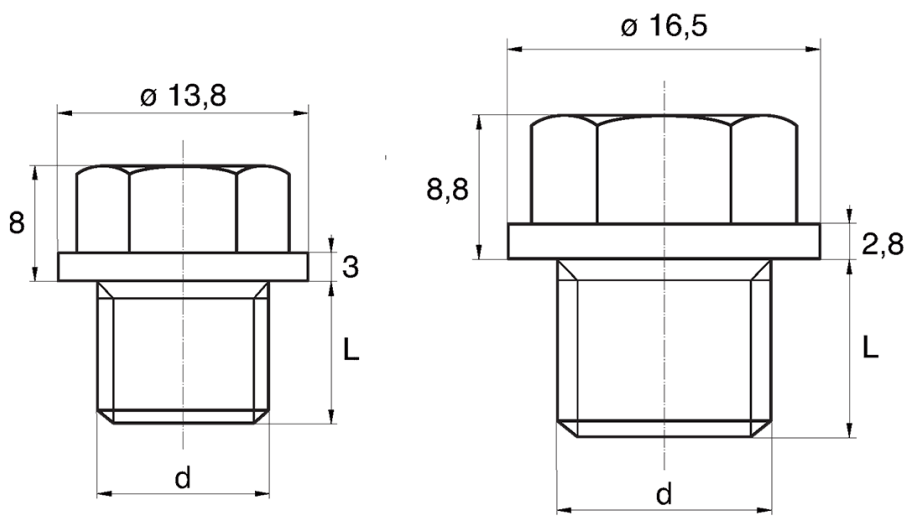

BL-ZGLHEX - Hex washer faced plug

Rozmiar klucza / Wrench size = 10

Rozmiar klucza / Wrench size = 13

Details:

- **Material: PE**
- **Colour: yellow**
- Materials available on special order: PP, PE, PVDF
- Colours available on special order: blue, red, green, black, grey, white
- Resists acids, greases and oils
- The head shape guarantees tightness
- Standard pack: 5000 pcs

Symbol	Wrench size	Ext. thread d	Ext. thread length L	Material	Color
	[mm]		[mm]		
BL-ZGLHEX-10-M12-1.75	10	M12	10	PE	yellow