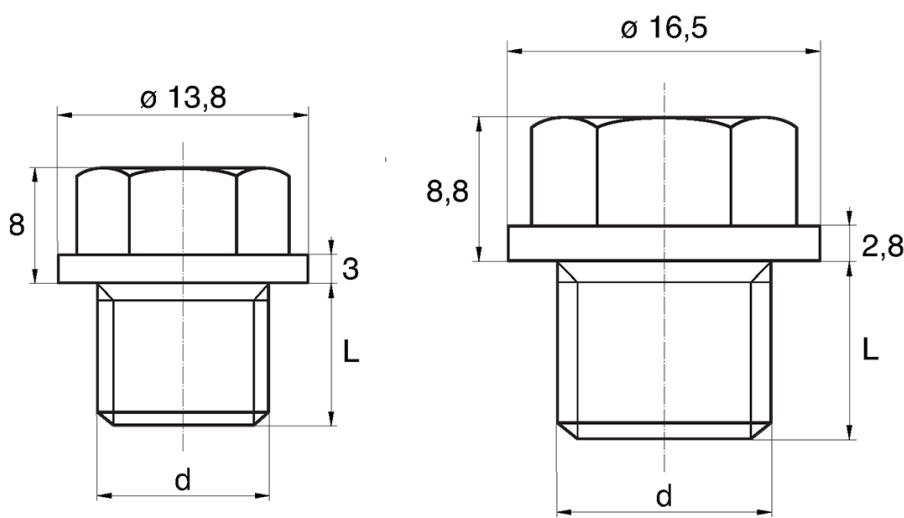

BL-ZGLHEX - Hex washer faced plug

Rozmiar klucza / Wrench size = 10

Rozmiar klucza / Wrench size = 13

Details:

- **Material: PE**
- **Colour: yellow**
- Materials available on special order: PP, PE, PVDF
- Colours available on special order: blue, red, green, black, grey, white
- Resists acids, greases and oils
- The head shape guarantees tightness
- Standard pack: 5000 pcs

Symbol	Wrench size	Ext. thread d	Ext. thread length L	Material	Color
	[mm]		[mm]		
BL-ZGLHEX-10-M12-1.5	10	M12×1.5	10	PE	yellow