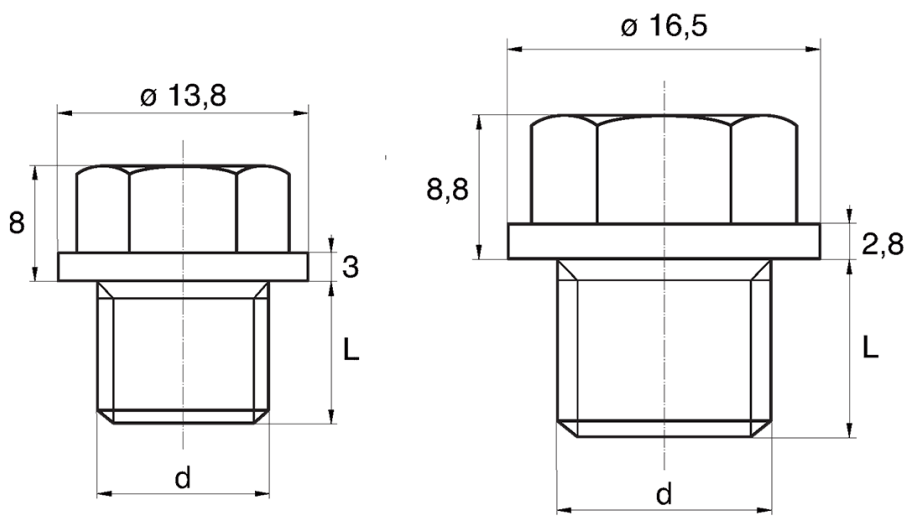

BL-ZGLHEX - Hex washer faced plug

Rozmiar klucza / Wrench size = 10

Rozmiar klucza / Wrench size = 13

Details:

- **Material: PE**
- **Colour: yellow**
- Materials available on special order: PP, PE, PVDF
- Colours available on special order: blue, red, green, black, grey, white
- Resists acids, greases and oils
- The head shape guarantees tightness
- Standard pack: 5000 pcs

Symbol	Wrench size	Ext. thread d	Ext. thread length L	Material	Color
	[mm]		[mm]		
BL-ZGLHEX-10-M12-1	10	M12×1	10	PE	yellow