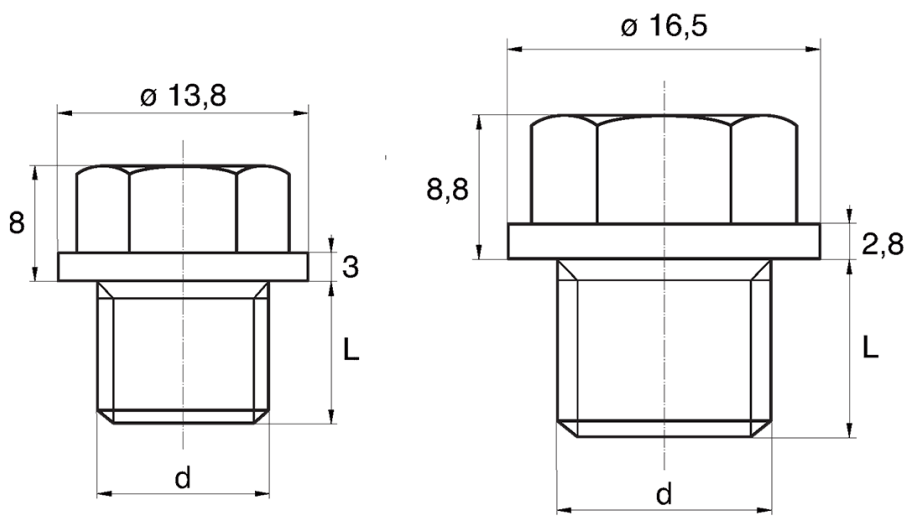

**BL-ZGLHEX - Hex washer faced plug**

Rozmiar klucza / Wrench size = 10

Rozmiar klucza / Wrench size = 13

Details:

- **Material: PE**
- **Colour: yellow**
- Materials available on special order: PP, PE, PVDF
- Colours available on special order: blue, red, green, black, grey, white
- Resists acids, greases and oils
- The head shape guarantees tightness
- Standard pack: 5000 pcs

Symbol	Wrench size	Ext. thread d	Ext. thread length L	Material	Color
	[mm]		[mm]		
BL-ZGLHEX-10-M10-1.5	10	M10	10	PE	yellow