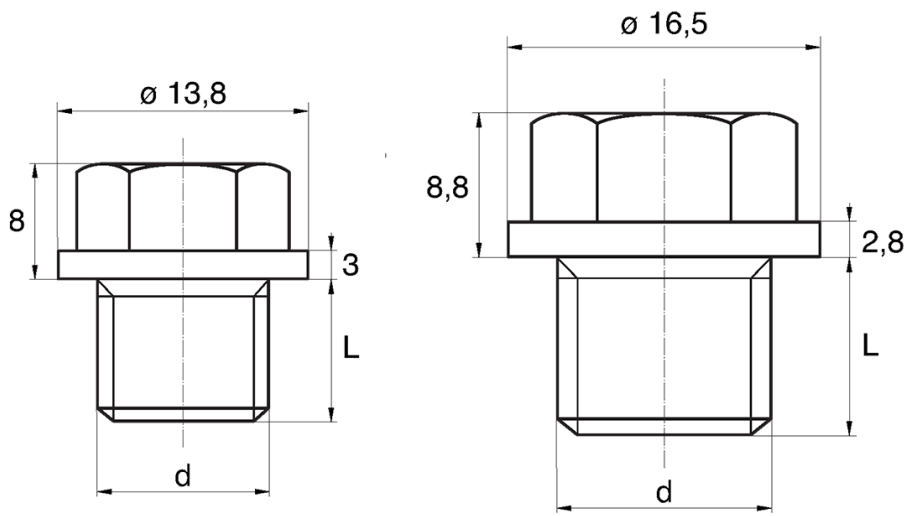

**BL-ZGLHEX - Hex washer faced plug**

Rozmiar klucza / Wrench size = 10

Rozmiar klucza / Wrench size = 13

Details:

- **Material: PE**
- **Colour: yellow**
- Materials available on special order: PP, PE, PVDF
- Colours available on special order: blue, red, green, black, grey, white
- Resists acids, greases and oils
- The head shape guarantees tightness
- Standard pack: 5000 pcs

Symbol	Wrench size	Ext. thread d	Ext. thread length L	Material	Color
	[mm]		[mm]		
BL-ZGLHEX-10-M10-1	10	M10×1	10	PE	yellow