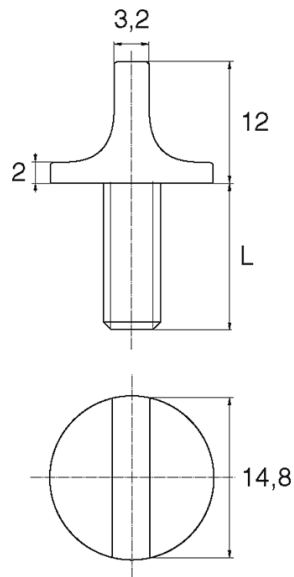

**BL-WSW2 - Violin head screws**

**Details:**

- **Material: Nylon**
- **Colour: natural**
- Materials: Nylon glass filled, PP, PE, PVDF, PC available on special order
- Other colours available on special order
- Lengths 15 and 17 mm have a 5.0 mm non-threaded part under the head
- The dimension M4x30 has a 5.0 mm non-threaded part under the head
- Most screws fully threaded up to 80 mm long

Symbol	Thread d	L	Head diameter	Head height	Material	Color	Standard pack
		[mm]	[mm]	[mm]			[szt./pcs]
BL-WSW2-M8x17	M8	17	14.8	12	PA	natural	10000