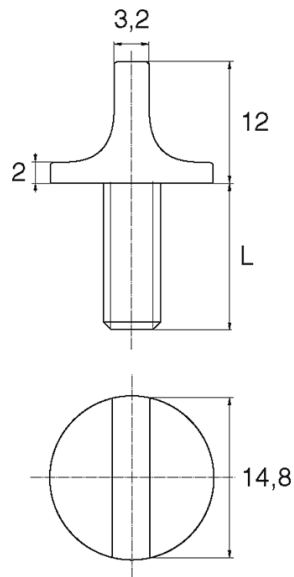

BL-WSW2 - Violin head screws

Details:

- **Material: Nylon**
- **Colour: natural**
- Materials: Nylon glass filled, PP, PE, PVDF, PC available on special order
- Other colours available on special order
- Lengths 15 and 17 mm have a 5.0 mm non-threaded part under the head
- The dimension M4x30 has a 5.0 mm non-threaded part under the head
- Most screws fully threaded up to 80 mm long

Symbol	Thread d	L	Head diameter	Head height	Material	Color	Standard pack
		[mm]	[mm]	[mm]			[szt./pcs]
BL-WSW2-M4x15	M4	15	14.8	12	PA	natural	10000