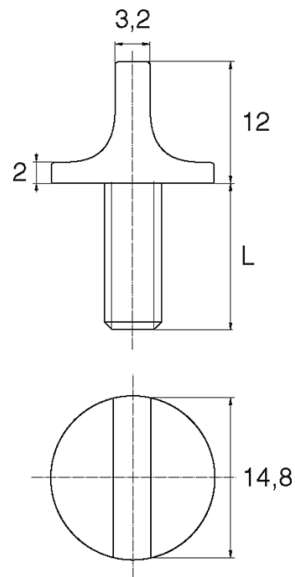

BL-WSW2 - Violin head screws

Details:

- **Material: Nylon**
- **Colour: natural**
- Materials: Nylon glass filled, PP, PE, PVDF, PC available on special order
- Other colours available on special order
- Lengths 15 and 17 mm have a 5.0 mm non-threaded part under the head
- The dimension M4x30 has a 5.0 mm non-threaded part under the head
- Most screws fully threaded up to 80 mm long

Symbol	Thread d	L	Head diameter	Head height	Material	Color	Standard pack
		[mm]	[mm]	[mm]			[szt./pcs]
BL-WSW2-M12x85	M12	85	14.8	12	PA	natural	5000