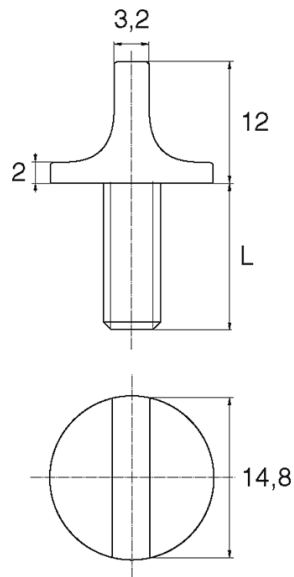

BL-WSW2 - Violin head screws

Details:

- **Material: Nylon**
- **Colour: natural**
- Materials: Nylon glass filled, PP, PE, PVDF, PC available on special order
- Other colours available on special order
- Lengths 15 and 17 mm have a 5.0 mm non-threaded part under the head
- The dimension M4x30 has a 5.0 mm non-threaded part under the head
- Most screws fully threaded up to 80 mm long

Symbol	Thread d	L	Head diameter	Head height	Material	Color	Standard pack
		[mm]	[mm]	[mm]			[szt./pcs]
BL-WSW2-M10x80	M10	80	14.8	12	PA	natural	5000