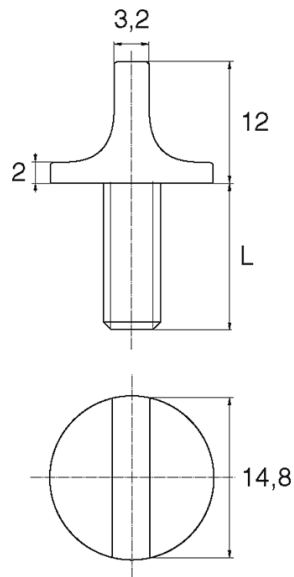

**BL-WSW2 - Violin head screws**

**Details:**

- **Material: Nylon**
- **Colour: natural**
- Materials: Nylon glass filled, PP, PE, PVDF, PC available on special order
- Other colours available on special order
- Lengths 15 and 17 mm have a 5.0 mm non-threaded part under the head
- The dimension M4x30 has a 5.0 mm non-threaded part under the head
- Most screws fully threaded up to 80 mm long

Symbol	Thread d	L	Head diameter	Head height	Material	Color	Standard pack
		[mm]	[mm]	[mm]			[szt./pcs]
BL-WSW2-M10x8	M10	8	14.8	12	PA	natural	5000