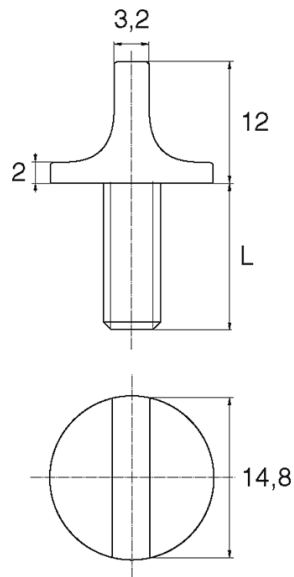

BL-WSW2 - Violin head screws

Details:

- **Material: Nylon**
- **Colour: natural**
- Materials: Nylon glass filled, PP, PE, PVDF, PC available on special order
- Other colours available on special order
- Lengths 15 and 17 mm have a 5.0 mm non-threaded part under the head
- The dimension M4x30 has a 5.0 mm non-threaded part under the head
- Most screws fully threaded up to 80 mm long

Symbol	Thread d	L	Head diameter	Head height	Material	Color	Standard pack
		[mm]	[mm]	[mm]			[szt./pcs]
BL-WSW2-M10x65	M10	65	14.8	12	PA	natural	5000