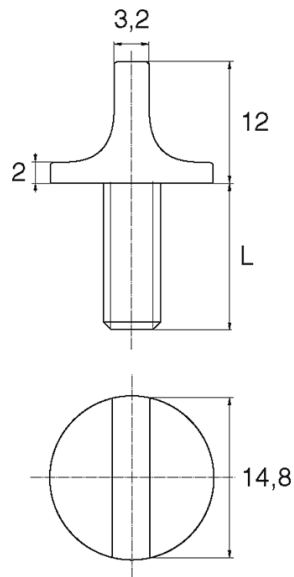

BL-WSW2 - Violin head screws

Details:

- **Material: Nylon**
- **Colour: natural**
- Materials: Nylon glass filled, PP, PE, PVDF, PC available on special order
- Other colours available on special order
- Lengths 15 and 17 mm have a 5.0 mm non-threaded part under the head
- The dimension M4x30 has a 5.0 mm non-threaded part under the head
- Most screws fully threaded up to 80 mm long

Symbol	Thread d	L	Head diameter	Head height	Material	Color	Standard pack
		[mm]	[mm]	[mm]			[szt./pcs]
BL-WSW2-M10x45	M10	45	14.8	12	PA	natural	5000