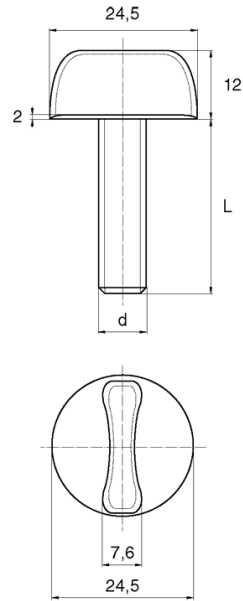

## BL-WSW - Wing Screws with Washer

**Details:**

- **Material: Nylon**
- **Colour: natural**

Symbol	Thread d	Thread length L	Material	Color	Standard pack
		[mm]			[szt./pcs]
BL-WSW-M8-50	M8	50	PA	natural	5000