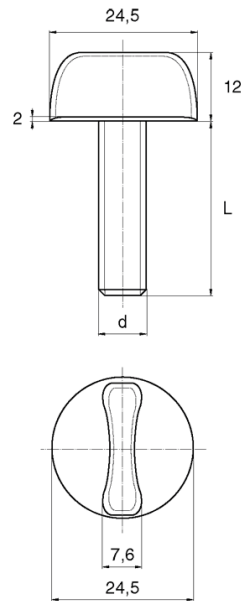

## BL-WSW - Wing Screws with Washer

**Details:**

- **Material: Nylon**
- **Colour: natural**

Symbol	Thread d	Thread length L	Material	Color	Standard pack
		[mm]			[szt./pcs]
BL-WSW-M8-25	M8	25	PA	natural	5000