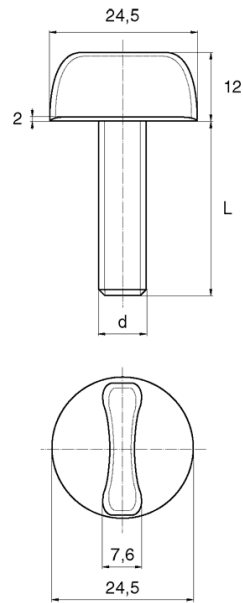

BL-WSW - Wing Screws with Washer

Details:

- **Material: Nylon**
- **Colour: natural**

| Symbol | Thread d | Thread length L | Material | Color | Standard pack |
|--------------|-------------|--------------------|----------|---------|---------------|
| | | [mm] | | | [szt./pcs] |
| BL-WSW-M8-17 | M8 | 17 | PA | natural | 10000 |