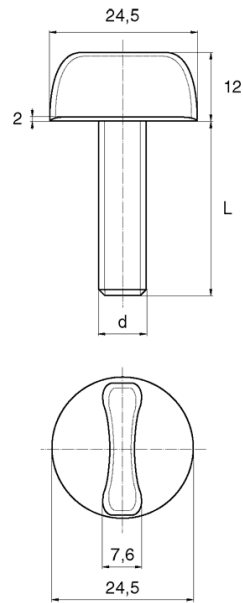

## BL-WSW - Wing Screws with Washer

**Details:**

- **Material: Nylon**
- **Colour: natural**

Symbol	Thread d	Thread length L	Material	Color	Standard pack
		[mm]			[szt./pcs]
BL-WSW-M8-12	M8	12	PA	natural	5000