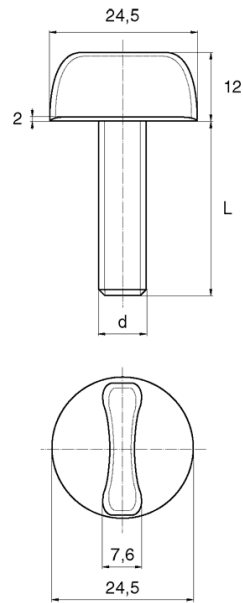

BL-WSW - Wing Screws with Washer

Details:

- **Material: Nylon**
- **Colour: natural**

Symbol	Thread d	Thread length L	Material	Color	Standard pack
		[mm]			[szt./pcs]
BL-WSW-M6-65	M6	65	PA	natural	5000