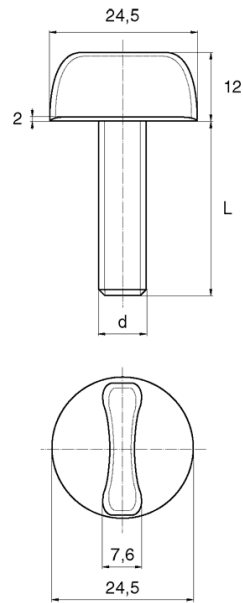

BL-WSW - Wing Screws with Washer

Details:

- **Material: Nylon**
- **Colour: natural**

Symbol	Thread d	Thread length L	Material	Color	Standard pack
		[mm]			[szt./pcs]
BL-WSW-M5-12	M5	12	PA	natural	5000